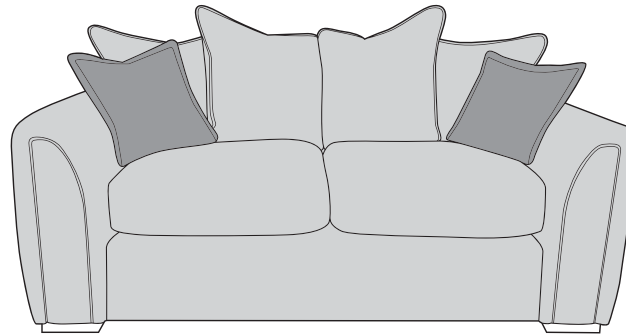

Arm Chair - 1ST-S-C

2 Seater Deluxe Sofa Bed - 2DB-S-C

Chair Deluxe Sofa Bed - 1DB-S-C

-  **COVER 1**
(BODY)
-  **COVER 2**
(SCATTER)
-  **COVER 3**
(BOLSTER)

Scatter Cushions

Front = Cover 2
Back = Cover 1
Flanged Edge

Bolster Cushion

Front = Cover 3
Back = Cover 3
Flanged Edge

APPROVED MEMBER

UTOPIA COVER GUIDE: PILLOW BACK

Please use this guide when ordering the following pieces to clarify cover options.

LH2, RFC, FST Group

LFC, RH2, FST Group

3 Seater Sofa (3ST)

2 Seater Sofa (2ST)

SUGGESTED ACCENT PIECES

Arc Footstool (FST)

-  **COVER 1**
(BODY)
-  **COVER 2**
(SCATTER)
-  **COVER 3**
(BOLSTER)

Pillow Back Cushions

Front = Cover 1
Piping = Cover 1
Back = Cover 1

Scatter Cushions

Front = Cover 2
Back = Cover 1
Flanged Edge

Bolster Cushion

Front = Cover 3
Back = Cover 1
Flanged Edge

APPROVED MEMBER

UTOPIA DIMENSIONS (CM)

AVAILABLE PIECES	HEIGHT 1	WIDTH 2	DEPTH 3	SEAT HEIGHT 4	SEAT DEPTH 5	SEAT WIDTH 6	ACCESS DIAGONAL 7	OUTBACK HEIGHT 8	ARM HEIGHT 9	WEIGHT (KG)	SCATTER CUSHIONS
CORNER GROUP: LH1.5, RFC, FST or FST, LFC, RH1.5	95	256	247	54	N/A	N/A	N/A	73	68	119.5	2 SCATTERS 1 BOLSTER
LH2/RH2 UNIT	95	161	95	54	56	137	183	73	68	48	1 SCATTER
LFC/RFC UNIT	95	177	95	54	56	N/A	198	73	N/A	53.5	1 SCATTERS 1 BOLSTER
FOOTSTOOL UNIT (FST)	54	70	95	N/A	N/A	N/A	115	N/A	N/A	18	N/A
3 SEATER SOFA (3ST)	95	212	95	54	56	162	227	73	68	57	2 SCATTERS
2 SEATER SOFA (2ST)	95	189	95	54	56	136	205	73	68	53.5	2 SCATTERS
LOVE CHAIR (LOV)	95	144	95	54	56	96	171	73	68	73	2 SCATTERS
ARMCHAIR (1ST)	95	110	95	54	56	62	144	73	68	40	1 SCATTER
SOFA BEDS - OPEN DEPTH 226cm											
140cm DELUXE SOFA BED (3DB)	95	209	95	54	56	159	226	73	68	96.5	2 SCATTERS
120cm DELUXE SOFA BED (2DB)	95	189	95	54	56	136	206	73	68	87	2 SCATTERS
80cm DELUXE SOFA BED (1DB)	95	144	95	54	56	96	171	73	68	74	1 SCATTER
ACCENT PIECES											
ARC FOOTSTOOL (FST)	33	97	97	N/A	N/A	N/A	N/A	N/A	N/A	22	N/A