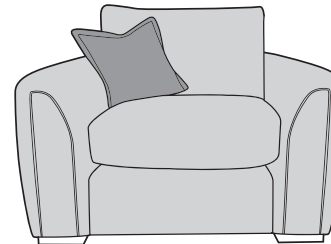

Please use this guide when ordering the following pieces to clarify cover options.

LH2, RFC, FST Group

3 Seater Sofa - 3ST-S-C

Love Chair - LOV-S-C

3 Seater Deluxe Sofa Bed - 3DB-S-C

FST, LFC, RH2 Group

2 Seater Sofa - 2ST-S-C

Arm Chair - 1ST-S-C

2 Seater Deluxe Sofa Bed - 2DB-S-C

Chair Deluxe Sofa Bed - 1DB-S-C

-  **COVER 1**
(BODY)
-  **COVER 2**
(SCATTER)
-  **COVER 3**
(BOLSTER)

Scatter Cushions

Front = Cover 2
Back = Cover 1
Flanged Edge

Scatter Cushions

Front = Cover 2
Back = Cover 1
Flanged Edge

Bolster Cushion

Front = Cover 3
Back = Cover 1
Flanged Edge

APPROVED MEMBER

UTOPIA DIMENSIONS (CM)

AVAILABLE PIECES	HEIGHT 1	WIDTH 2	DEPTH 3	SEAT HEIGHT 4	SEAT DEPTH 5	SEAT WIDTH 6	ACCESS DIAGONAL 7	OUTBACK HEIGHT 8	ARM HEIGHT 9	WEIGHT (KG)	SCATTER CUSHIONS
CORNER GROUP: LH1.5, RFC, FST or FST, LFC, RH1.5	95	256	247	54	N/A	N/A	N/A	73	68	119.5	2 SCATTERS 1 BOLSTER
LH2/RH2 UNIT	95	161	95	54	56	137	183	73	68	48	1 SCATTER
LFC/RFC UNIT	95	177	95	54	56	N/A	198	73	N/A	53.5	1 SCATTERS 1 BOLSTER
FOOTSTOOL UNIT (FST)	54	70	95	N/A	N/A	N/A	115	N/A	N/A	18	N/A
3 SEATER SOFA (3ST)	95	212	95	54	56	162	227	73	68	57	2 SCATTERS
2 SEATER SOFA (2ST)	95	189	95	54	56	136	205	73	68	53.5	2 SCATTERS
LOVE CHAIR (LOV)	95	144	95	54	56	96	171	73	68	73	2 SCATTERS
ARMCHAIR (1ST)	95	110	95	54	56	62	144	73	68	40	1 SCATTER
SOFA BEDS - OPEN DEPTH 226cm											
140cm DELUXE SOFA BED (3DB)	95	209	95	54	56	159	226	73	68	96.5	2 SCATTERS
120cm DELUXE SOFA BED (2DB)	95	189	95	54	56	136	206	73	68	87	2 SCATTERS
80cm DELUXE SOFA BED (1DB)	95	144	95	54	56	96	171	73	68	74	1 SCATTER
ACCENT PIECES											
ARC FOOTSTOOL (FST)	33	97	97	N/A	N/A	N/A	N/A	N/A	N/A	22	N/A