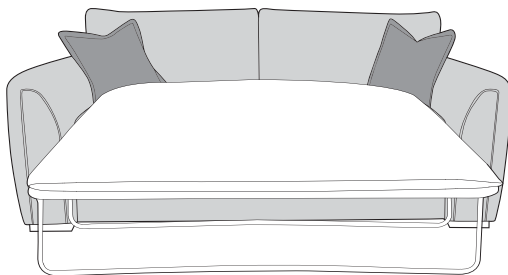

Please use this guide when ordering the following pieces to clarify cover options.

LH2, RFC, FST Group

3 Seater Sofa - 3ST-S-C

Love Chair - LOV-S-C

3 Seater Deluxe Sofa Bed - 3DB-S-C

FST, LFC, RH2 Group

2 Seater Sofa - 2ST-S-C

Arm Chair - 1ST-S-C

2 Seater Deluxe Sofa Bed - 2DB-S-C

Chair Deluxe Sofa Bed - 1DB-S-C

-  **COVER 1**
(BODY)
-  **COVER 2**
(SCATTER)
-  **COVER 3**
(BOLSTER)

Scatter Cushions

Front = Cover 2
Back = Cover 1
Flanged Edge

Mattress thickness: 11.5cm

Mattress Length: 183cm

Sofa beds available as standard back only

- * Hardwood & composite board frame.
- * Dowelled, screwed, glued & stapled joinery.
- * Available with a choice of Mid Oak & Walnut feet.
- * Reversible, high performance DuoFlex seating.
- * Fibre filled standard backs for added comfort.
- * Sumptuous feather filled pillow backs. 
- * Feather filled scatters and bolsters included. 
- * Serpentine seat springs & silent wire.
- * Elasticated back webbing.