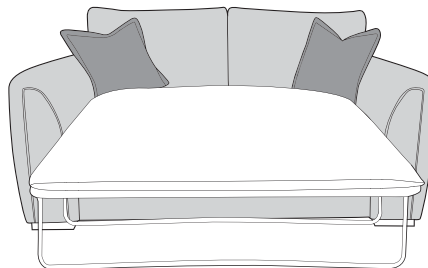

Please use this guide when ordering the following pieces to clarify cover options.

LH2, RFC, FST Group

3 Seater Sofa - 3ST-S-C

Love Chair - LOV-S-C

3 Seater Deluxe Sofa Bed - 3DB-S-C

FST, LFC, RH2 Group

2 Seater Sofa - 2ST-S-C

Arm Chair - 1ST-S-C

2 Seater Deluxe Sofa Bed - 2DB-S-C

Chair Deluxe Sofa Bed - 1DB-S-C

-  **COVER 1**
(BODY)
-  **COVER 2**
(SCATTER)
-  **COVER 3**
(BOLSTER)

Scatter Cushions

Front = Cover 2
Back = Cover 1
Flanged Edge

Mattress thickness: 11.5cm

Mattress Length: 183cm

Sofa beds available as standard back only

- * Hardwood & composite board frame.
- * Dowelled, screwed, glued & stapled joinery.
- * Available with a choice of Mid Oak & Walnut feet.
- * Reversible, high performance DuoFlex seating.
- * Fibre filled standard backs for added comfort.
- * Sumptuous feather filled pillow backs. 
- * Feather filled scatters and bolsters included. 
- * Serpentine seat springs & silent wire.
- * Elasticated back webbing.