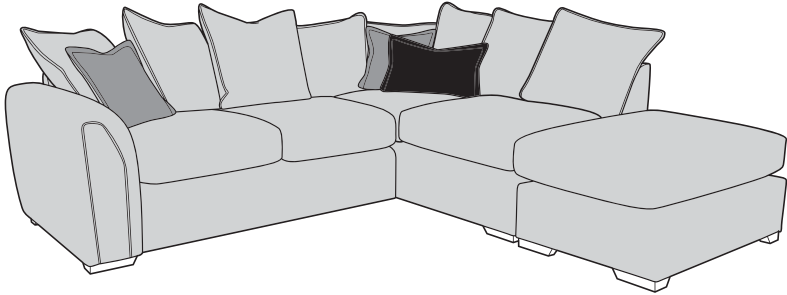

Arm Chair - 1ST-S-C

2 Seater Deluxe Sofa Bed - 2DB-S-C

Chair Deluxe Sofa Bed - 1DB-S-C

-  **COVER 1**
(BODY)
-  **COVER 2**
(SCATTER)
-  **COVER 3**
(BOLSTER)

Scatter Cushions

Front = Cover 2
Back = Cover 1
Flanged Edge

Bolster Cushion

Front = Cover 3
Back = Cover 3
Flanged Edge

APPROVED MEMBER

UTOPIA COVER GUIDE: PILLOW BACK

Please use this guide when ordering the following pieces to clarify cover options.

LH2, RFC, FST Group

LFC, RH2, FST Group

3 Seater Sofa (3ST)

2 Seater Sofa (2ST)

SUGGESTED ACCENT PIECES

Arc Footstool (FST)

-  **COVER 1**
(BODY)
-  **COVER 2**
(SCATTER)
-  **COVER 3**
(BOLSTER)

Pillow Back Cushions

Front = Cover 1
Piping = Cover 1
Back = Cover 1

Scatter Cushions

Front = Cover 2
Back = Cover 1
Flanged Edge

Bolster Cushion

Front = Cover 3
Back = Cover 1
Flanged Edge

APPROVED MEMBER

UTOPIA DIMENSIONS (CM)

AVAILABLE PIECES	HEIGHT 1	WIDTH 2	DEPTH 3	SEAT HEIGHT 4	SEAT DEPTH 5	SEAT WIDTH 6	ACCESS DIAGONAL 7	OUTBACK HEIGHT 8	ARM HEIGHT 9	WEIGHT (KG)	SCATTER CUSHIONS
CORNER GROUP: LH1.5, RFC, FST or FST, LFC, RH1.5	95	256	247	54	N/A	N/A	N/A	73	68	119.5	2 SCATTERS 1 BOLSTER
LH2/RH2 UNIT	95	161	95	54	56	137	183	73	68	48	1 SCATTER
LFC/RFC UNIT	95	177	95	54	56	N/A	198	73	N/A	53.5	1 SCATTERS 1 BOLSTER
FOOTSTOOL UNIT (FST)	54	70	95	N/A	N/A	N/A	115	N/A	N/A	18	N/A
3 SEATER SOFA (3ST)	95	212	95	54	56	162	227	73	68	57	2 SCATTERS
2 SEATER SOFA (2ST)	95	189	95	54	56	136	205	73	68	53.5	2 SCATTERS
LOVE CHAIR (LOV)	95	144	95	54	56	96	171	73	68	73	2 SCATTERS
ARMCHAIR (1ST)	95	110	95	54	56	62	144	73	68	40	1 SCATTER
SOFA BEDS - OPEN DEPTH 226cm											
140cm DELUXE SOFA BED (3DB)	95	209	95	54	56	159	226	73	68	96.5	2 SCATTERS
120cm DELUXE SOFA BED (2DB)	95	189	95	54	56	136	206	73	68	87	2 SCATTERS
80cm DELUXE SOFA BED (1DB)	95	144	95	54	56	96	171	73	68	74	1 SCATTER
ACCENT PIECES											
ARC FOOTSTOOL (FST)	33	97	97	N/A	N/A	N/A	N/A	N/A	N/A	22	N/A