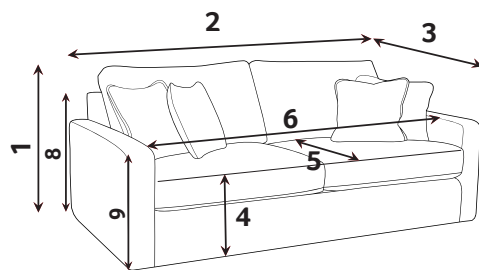

SOFABEDS: SLEEP OPTIONS

DELUXE ACTION & SPRUNG MATTRESS

A two fold metal action with beech slats. Complemented by a deluxe sprung mattress. For everyday use.

Mattress thickness: 11.5cm

Mattress Length: 183cm

Sofa beds available as standard back only

- Hardwood & composite board frame.
- Dowelled, screwed, glued & stapled joinery.
- Available with a choice of Mid Oak & Walnut feet.
- Reversible, high performance DuoFlex seating.
- Fibre filled standard backs for added comfort.
- Sumptuous feather filled pillow backs.
- Feather filled scatters and bolsters included.
- Serpentine seat springs & silent wire.
- Elasticated back webbing.

DIMENSION GUIDE

- 1 - HEIGHT
- 2 - WIDTH
- 3 - DEPTH
- 4 - SEAT HEIGHT
- 5 - SEAT DEPTH (STD & PILLOW)
- 6 - SEAT WIDTH
- 7 - DIAGONAL ACCESS
- 8 - OUTBACK HEIGHT
- 9 - ARM HEIGHT

Illustrations used for reference only.

Check the diagonal access dimension to ensure furniture will fit in your home.