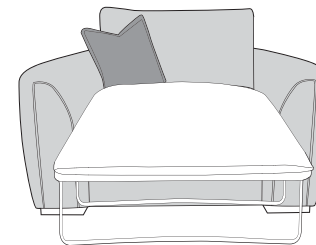

Please use this guide when ordering the following pieces to clarify cover options.

LH2, RFC, FST Group

3 Seater Sofa - 3ST-S-C

Love Chair - LOV-S-C

3 Seater Deluxe Sofa Bed - 3DB-S-C

FST, LFC, RH2 Group

2 Seater Sofa - 2ST-S-C

Arm Chair - 1ST-S-C

2 Seater Deluxe Sofa Bed - 2DB-S-C

Chair Deluxe Sofa Bed - 1DB-S-C

-  **COVER 1**
(BODY)
-  **COVER 2**
(SCATTER)
-  **COVER 3**
(BOLSTER)

Scatter Cushions

Front = Cover 2
Back = Cover 1
Flanged Edge

Mattress thickness: 11.5cm

Mattress Length: 183cm

Sofa beds available as standard back only

- * Hardwood & composite board frame.
- * Dowelled, screwed, glued & stapled joinery.
- * Available with a choice of Mid Oak & Walnut feet.
- * Reversible, high performance DuoFlex seating.
- * Fibre filled standard backs for added comfort.
- * Sumptuous feather filled pillow backs. 
- * Feather filled scatters and bolsters included. 
- * Serpentine seat springs & silent wire.
- * Elasticated back webbing.