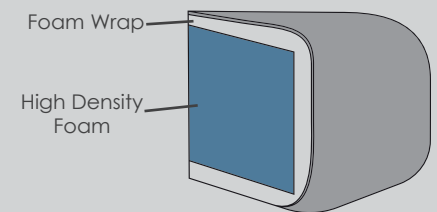

CARE GUIDE

To improve the longevity of your hand-made furniture, we recommend turning cushions often to ensure even wear over time. For further information on maintaining your furniture, please refer to the Care Guide located under the seat platform.