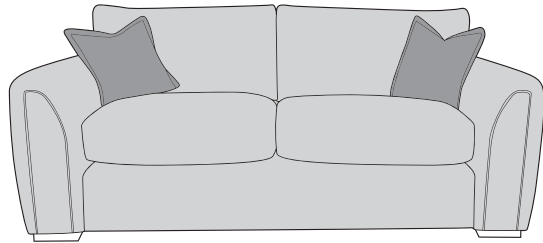

Please note that colour shadings can vary slightly from each roll of fabric.
We cannot guarantee a precise match to these samples or between cut lengths and upholstered goods.

19/03/2024

UTOPIA COVER GUIDE: STANDARD BACK

Please use this guide when ordering the following pieces to clarify cover options.

LH2, RFC, FST Group

3 Seater Sofa - 3ST-S-C

Love Chair - LOV-S-C

3 Seater Deluxe Sofa Bed - 3DB-S-C

FST, LFC, RH2 Group

2 Seater Sofa - 2ST-S-C

Arm Chair - 1ST-S-C

2 Seater Deluxe Sofa Bed - 2DB-S-C

Chair Deluxe Sofa Bed - 1DB-S-C

-  **COVER 1**
(BODY)
-  **COVER 2**
(SCATTER)
-  **COVER 3**
(BOLSTER)

Scatter Cushions

Front = Cover 2
Back = Cover 1
Flanged Edge

Mattress thickness: 11.5cm

Mattress Length: 183cm

Sofa beds available as standard back only

- * Hardwood & composite board frame.
- * Dowelled, screwed, glued & stapled joinery.
- * Available with a choice of Mid Oak & Walnut feet.
- * Reversible, high performance DuoFlex seating.
- * Fibre filled standard backs for added comfort.
- * Sumptuous feather filled pillow backs. 
- * Feather filled scatters and bolsters included. 
- * Serpentine seat springs & silent wire.
- * Elasticated back webbing.