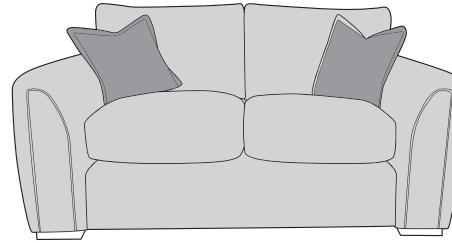

Please use this guide when ordering the following pieces to clarify cover options.

LH2, RFC, FST Group

3 Seater Sofa - 3ST-S-C

Love Chair - LOV-S-C

3 Seater Deluxe Sofa Bed - 3DB-S-C

FST, LFC, RH2 Group

2 Seater Sofa - 2ST-S-C

Arm Chair - 1ST-S-C

2 Seater Deluxe Sofa Bed - 2DB-S-C

Chair Deluxe Sofa Bed - 1DB-S-C

-  **COVER 1**
(BODY)
-  **COVER 2**
(SCATTER)
-  **COVER 3**
(BOLSTER)

Scatter Cushions

Front = Cover 2
Back = Cover 1
Flanged Edge

Scatter Cushions

Front = Cover 2
Back = Cover 1
Flanged Edge

Bolster Cushion

Front = Cover 3
Back = Cover 1
Flanged Edge

APPROVED MEMBER

UTOPIA DIMENSIONS (CM)

AVAILABLE PIECES	HEIGHT 1	WIDTH 2	DEPTH 3	SEAT HEIGHT 4	SEAT DEPTH 5	SEAT WIDTH 6	ACCESS DIAGONAL 7	OUTBACK HEIGHT 8	ARM HEIGHT 9	WEIGHT (KG)	SCATTER CUSHIONS
CORNER GROUP: LH1.5, RFC, FST or FST, LFC, RH1.5	95	256	247	54	N/A	N/A	N/A	73	68	119.5	2 SCATTERS 1 BOLSTER
LH2/RH2 UNIT	95	161	95	54	56	137	183	73	68	48	1 SCATTER
LFC/RFC UNIT	95	177	95	54	56	N/A	198	73	N/A	53.5	1 SCATTERS 1 BOLSTER
FOOTSTOOL UNIT (FST)	54	70	95	N/A	N/A	N/A	115	N/A	N/A	18	N/A
3 SEATER SOFA (3ST)	95	212	95	54	56	162	227	73	68	57	2 SCATTERS
2 SEATER SOFA (2ST)	95	189	95	54	56	136	205	73	68	53.5	2 SCATTERS
LOVE CHAIR (LOV)	95	144	95	54	56	96	171	73	68	73	2 SCATTERS
ARMCHAIR (1ST)	95	110	95	54	56	62	144	73	68	40	1 SCATTER
SOFA BEDS - OPEN DEPTH 226cm											
140cm DELUXE SOFA BED (3DB)	95	209	95	54	56	159	226	73	68	96.5	2 SCATTERS
120cm DELUXE SOFA BED (2DB)	95	189	95	54	56	136	206	73	68	87	2 SCATTERS
80cm DELUXE SOFA BED (1DB)	95	144	95	54	56	96	171	73	68	74	1 SCATTER
ACCENT PIECES											
ARC FOOTSTOOL (FST)	33	97	97	N/A	N/A	N/A	N/A	N/A	N/A	22	N/A