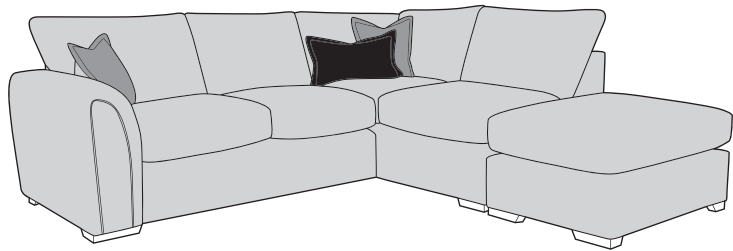

Please use this guide when ordering the following pieces to clarify cover options.

LH2, RFC, FST Group

3 Seater Sofa - 3ST-S-C

Love Chair - LOV-S-C

3 Seater Deluxe Sofa Bed - 3DB-S-C

FST, LFC, RH2 Group

2 Seater Sofa - 2ST-S-C

Arm Chair - 1ST-S-C

2 Seater Deluxe Sofa Bed - 2DB-S-C

Chair Deluxe Sofa Bed - 1DB-S-C

-  **COVER 1**
(BODY)
-  **COVER 2**
(SCATTER)
-  **COVER 3**
(BOLSTER)

Scatter Cushions

Front = Cover 2
Back = Cover 1
Flanged Edge

Mattress thickness: 11.5cm

Mattress Length: 183cm

Sofa beds available as standard back only

- * Hardwood & composite board frame.
- * Dowelled, screwed, glued & stapled joinery.
- * Available with a choice of Mid Oak & Walnut feet.
- * Reversible, high performance DuoFlex seating.
- * Fibre filled standard backs for added comfort.
- * Sumptuous feather filled pillow backs. 
- * Feather filled scatters and bolsters included. 
- * Serpentine seat springs & silent wire.
- * Elasticated back webbing.