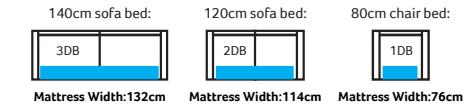

UTOPIA DIMENSIONS (CM)

AVAILABLE PIECES	HEIGHT 1	WIDTH 2	DEPTH 3	SEAT HEIGHT 4	SEAT DEPTH 5	SEAT WIDTH 6	ACCESS DIAGONAL 7	OUTBACK HEIGHT 8	ARM HEIGHT 9	WEIGHT (KG)	SCATTER CUSHIONS
CORNER GROUP: LH1.5, RFC, FST or FST, LFC, RH1.5	95	256	247	54	N/A	N/A	N/A	73	68	119.5	2 SCATTERS 1 BOLSTER
LH2/RH2 UNIT	95	161	95	54	56	137	183	73	68	48	1 SCATTER
LFC/RFC UNIT	95	177	95	54	56	N/A	198	73	N/A	53.5	1 SCATTERS 1 BOLSTER
FOOTSTOOL UNIT (FST)	54	70	95	N/A	N/A	N/A	115	N/A	N/A	18	N/A
3 SEATER SOFA (3ST)	95	212	95	54	56	162	227	73	68	57	2 SCATTERS
2 SEATER SOFA (2ST)	95	189	95	54	56	136	205	73	68	53.5	2 SCATTERS
LOVE CHAIR (LOV)	95	144	95	54	56	96	171	73	68	73	2 SCATTERS
ARMCHAIR (1ST)	95	110	95	54	56	62	144	73	68	40	1 SCATTER
SOFA BEDS - OPEN DEPTH 226cm											
140cm DELUXE SOFA BED (3DB)	95	209	95	54	56	159	226	73	68	96.5	2 SCATTERS
120cm DELUXE SOFA BED (2DB)	95	189	95	54	56	136	206	73	68	87	2 SCATTERS
80cm DELUXE SOFA BED (1DB)	95	144	95	54	56	96	171	73	68	74	1 SCATTER
ACCENT PIECES											
ARC FOOTSTOOL (FST)	33	97	97	N/A	N/A	N/A	N/A	N/A	N/A	22	N/A

SOFABEDS: SLEEP OPTIONS

DELUXE ACTION & SPRUNG MATTRESS

A two fold metal action with beech slats. Complemented by a deluxe sprung mattress. For everyday use.

Mattress thickness: 11.5cm

Mattress Length: 183cm

Sofa beds available as standard back only

- Hardwood & composite board frame.
- Dowelled, screwed, glued & stapled joinery.
- Available with a choice of Mid Oak & Walnut feet.
- Reversible, high performance DuoFlex seating.
- Fibre filled standard backs for added comfort.
- Sumptuous feather filled pillow backs.
- Feather filled scatters and bolsters included.
- Serpentine seat springs & silent wire.
- Elasticated back webbing.