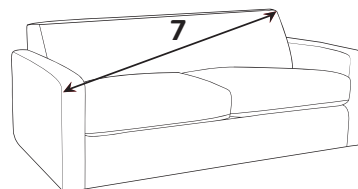

UTOPIA DIMENSIONS (CM)

AVAILABLE PIECES	HEIGHT 1	WIDTH 2	DEPTH 3	SEAT HEIGHT 4	SEAT DEPTH 5	SEAT WIDTH 6	ACCESS DIAGONAL 7	OUTBACK HEIGHT 8	ARM HEIGHT 9	WEIGHT (KG)	SCATTER CUSHIONS
CORNER GROUP: LH1.5, RFC, FST or FST, LFC, RH1.5	95	256	247	54	N/A	N/A	N/A	73	68	119.5	2 SCATTERS 1 BOLSTER
LH2/RH2 UNIT	95	161	95	54	56	137	183	73	68	48	1 SCATTER
LFC/RFC UNIT	95	177	95	54	56	N/A	198	73	N/A	53.5	1 SCATTERS 1 BOLSTER
FOOTSTOOL UNIT (FST)	54	70	95	N/A	N/A	N/A	115	N/A	N/A	18	N/A
3 SEATER SOFA (3ST)	95	212	95	54	56	162	227	73	68	57	2 SCATTERS
2 SEATER SOFA (2ST)	95	189	95	54	56	136	205	73	68	53.5	2 SCATTERS
LOVE CHAIR (LOV)	95	144	95	54	56	96	171	73	68	73	2 SCATTERS
ARMCHAIR (1ST)	95	110	95	54	56	62	144	73	68	40	1 SCATTER
SOFA BEDS - OPEN DEPTH 226cm											
140cm DELUXE SOFA BED (3DB)	95	209	95	54	56	159	226	73	68	96.5	2 SCATTERS
120cm DELUXE SOFA BED (2DB)	95	189	95	54	56	136	206	73	68	87	2 SCATTERS
80cm DELUXE SOFA BED (1DB)	95	144	95	54	56	96	171	73	68	74	1 SCATTER
ACCENT PIECES											
ARC FOOTSTOOL (FST)	33	97	97	N/A	N/A	N/A	N/A	N/A	N/A	22	N/A

SOFABEDS: SLEEP OPTIONS

DELUXE ACTION & SPRUNG MATTRESS

A two fold metal action with beech slats. Complemented by a deluxe sprung mattress. For everyday use.

Mattress thickness: 11.5cm

Mattress Length: 183cm

Sofa beds available as standard back only

- Hardwood & composite board frame.
- Dowelled, screwed, glued & stapled joinery.
- Available with a choice of Mid Oak & Walnut feet.
- Reversible, high performance DuoFlex seating.
- Fibre filled standard backs for added comfort.
- Sumptuous feather filled pillow backs.
- Feather filled scatters and bolsters included.
- Serpentine seat springs & silent wire.
- Elasticated back webbing.

DIMENSION GUIDE

- 1 - HEIGHT
- 2 - WIDTH
- 3 - DEPTH
- 4 - SEAT HEIGHT
- 5 - SEAT DEPTH (STD & PILLOW)
- 6 - SEAT WIDTH
- 7 - DIAGONAL ACCESS
- 8 - OUTBACK HEIGHT
- 9 - ARM HEIGHT