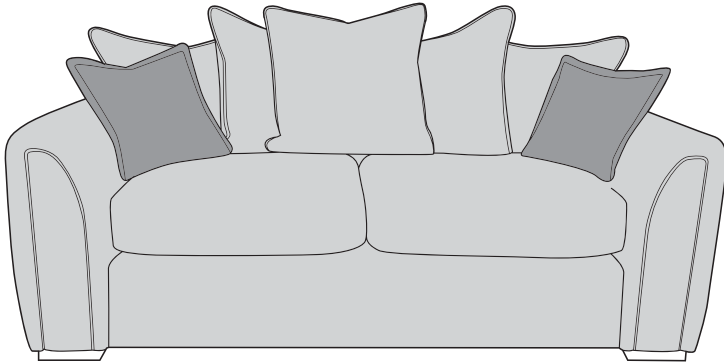

Arm Chair - 1ST-S-C

2 Seater Deluxe Sofa Bed - 2DB-S-C

Chair Deluxe Sofa Bed - 1DB-S-C

-  **COVER 1**
(BODY)
-  **COVER 2**
(SCATTER)
-  **COVER 3**
(BOLSTER)

Scatter Cushions

Front = Cover 2
Back = Cover 1
Flanged Edge

Bolster Cushion

Front = Cover 3
Back = Cover 3
Flanged Edge

APPROVED MEMBER

UTOPIA COVER GUIDE: PILLOW BACK

Please use this guide when ordering the following pieces to clarify cover options.

LH2, RFC, FST Group

LFC, RH2, FST Group

3 Seater Sofa (3ST)

2 Seater Sofa (2ST)

SUGGESTED ACCENT PIECES

Arc Footstool (FST)

-  **COVER 1**
(BODY)
-  **COVER 2**
(SCATTER)
-  **COVER 3**
(BOLSTER)

Pillow Back Cushions

Front = Cover 1
Piping = Cover 1
Back = Cover 1

Scatter Cushions

Front = Cover 2
Back = Cover 1
Flanged Edge

Bolster Cushion

Front = Cover 3
Back = Cover 1
Flanged Edge

APPROVED MEMBER

UTOPIA DIMENSIONS (CM)

AVAILABLE PIECES	HEIGHT 1	WIDTH 2	DEPTH 3	SEAT HEIGHT 4	SEAT DEPTH 5	SEAT WIDTH 6	ACCESS DIAGONAL 7	OUTBACK HEIGHT 8	ARM HEIGHT 9	WEIGHT (KG)	SCATTER CUSHIONS
CORNER GROUP: LH1.5, RFC, FST or FST, LFC, RH1.5	95	256	247	54	N/A	N/A	N/A	73	68	119.5	2 SCATTERS 1 BOLSTER
LH2/RH2 UNIT	95	161	95	54	56	137	183	73	68	48	1 SCATTER
LFC/RFC UNIT	95	177	95	54	56	N/A	198	73	N/A	53.5	1 SCATTERS 1 BOLSTER
FOOTSTOOL UNIT (FST)	54	70	95	N/A	N/A	N/A	115	N/A	N/A	18	N/A
3 SEATER SOFA (3ST)	95	212	95	54	56	162	227	73	68	57	2 SCATTERS
2 SEATER SOFA (2ST)	95	189	95	54	56	136	205	73	68	53.5	2 SCATTERS
LOVE CHAIR (LOV)	95	144	95	54	56	96	171	73	68	73	2 SCATTERS
ARMCHAIR (1ST)	95	110	95	54	56	62	144	73	68	40	1 SCATTER
SOFA BEDS - OPEN DEPTH 226cm											
140cm DELUXE SOFA BED (3DB)	95	209	95	54	56	159	226	73	68	96.5	2 SCATTERS
120cm DELUXE SOFA BED (2DB)	95	189	95	54	56	136	206	73	68	87	2 SCATTERS
80cm DELUXE SOFA BED (1DB)	95	144	95	54	56	96	171	73	68	74	1 SCATTER
ACCENT PIECES											
ARC FOOTSTOOL (FST)	33	97	97	N/A	N/A	N/A	N/A	N/A	N/A	22	N/A