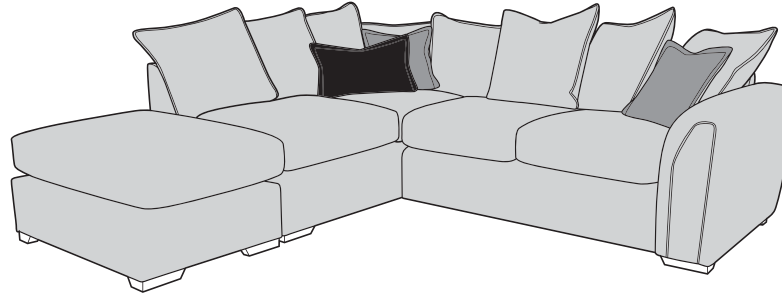

Arm Chair - 1ST-S-C

2 Seater Deluxe Sofa Bed - 2DB-S-C

Chair Deluxe Sofa Bed - 1DB-S-C

-  **COVER 1**
(BODY)
-  **COVER 2**
(SCATTER)
-  **COVER 3**
(BOLSTER)

Scatter Cushions

Front = Cover 2
Back = Cover 1
Flanged Edge

Bolster Cushion

Front = Cover 3
Back = Cover 3
Flanged Edge

APPROVED MEMBER

UTOPIA COVER GUIDE: PILLOW BACK

Please use this guide when ordering the following pieces to clarify cover options.

LH2, RFC, FST Group

LFC, RH2, FST Group

3 Seater Sofa (3ST)

2 Seater Sofa (2ST)

SUGGESTED ACCENT PIECES

Arc Footstool (FST)

-  **COVER 1**
(BODY)
-  **COVER 2**
(SCATTER)
-  **COVER 3**
(BOLSTER)

Pillow Back Cushions

Front = Cover 1
Piping = Cover 1
Back = Cover 1

Scatter Cushions

Front = Cover 2
Back = Cover 1
Flanged Edge

Bolster Cushion

Front = Cover 3
Back = Cover 1
Flanged Edge

APPROVED MEMBER

UTOPIA DIMENSIONS (CM)

AVAILABLE PIECES	HEIGHT 1	WIDTH 2	DEPTH 3	SEAT HEIGHT 4	SEAT DEPTH 5	SEAT WIDTH 6	ACCESS DIAGONAL 7	OUTBACK HEIGHT 8	ARM HEIGHT 9	WEIGHT (KG)	SCATTER CUSHIONS
CORNER GROUP: LH1.5, RFC, FST or FST, LFC, RH1.5	95	256	247	54	N/A	N/A	N/A	73	68	119.5	2 SCATTERS 1 BOLSTER
LH2/RH2 UNIT	95	161	95	54	56	137	183	73	68	48	1 SCATTER
LFC/RFC UNIT	95	177	95	54	56	N/A	198	73	N/A	53.5	1 SCATTERS 1 BOLSTER
FOOTSTOOL UNIT (FST)	54	70	95	N/A	N/A	N/A	115	N/A	N/A	18	N/A
3 SEATER SOFA (3ST)	95	212	95	54	56	162	227	73	68	57	2 SCATTERS
2 SEATER SOFA (2ST)	95	189	95	54	56	136	205	73	68	53.5	2 SCATTERS
LOVE CHAIR (LOV)	95	144	95	54	56	96	171	73	68	73	2 SCATTERS
ARMCHAIR (1ST)	95	110	95	54	56	62	144	73	68	40	1 SCATTER
SOFA BEDS - OPEN DEPTH 226cm											
140cm DELUXE SOFA BED (3DB)	95	209	95	54	56	159	226	73	68	96.5	2 SCATTERS
120cm DELUXE SOFA BED (2DB)	95	189	95	54	56	136	206	73	68	87	2 SCATTERS
80cm DELUXE SOFA BED (1DB)	95	144	95	54	56	96	171	73	68	74	1 SCATTER
ACCENT PIECES											
ARC FOOTSTOOL (FST)	33	97	97	N/A	N/A	N/A	N/A	N/A	N/A	22	N/A