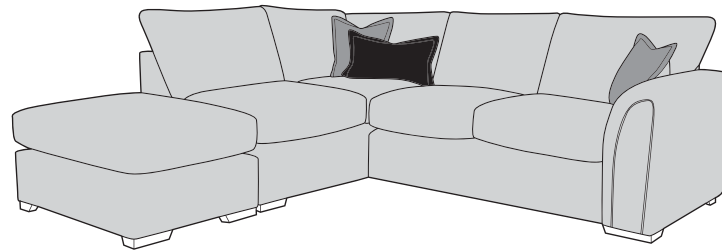

Please use this guide when ordering the following pieces to clarify cover options.

LH2, RFC, FST Group

3 Seater Sofa - 3ST-S-C

Love Chair - LOV-S-C

3 Seater Deluxe Sofa Bed - 3DB-S-C

FST, LFC, RH2 Group

2 Seater Sofa - 2ST-S-C

Arm Chair - 1ST-S-C

2 Seater Deluxe Sofa Bed - 2DB-S-C

Chair Deluxe Sofa Bed - 1DB-S-C

-  **COVER 1**
(BODY)
-  **COVER 2**
(SCATTER)
-  **COVER 3**
(BOLSTER)

Scatter Cushions

Front = Cover 2
Back = Cover 1
Flanged Edge

Bolster Cushion

Front = Cover 3
Back = Cover 3
Flanged Edge

APPROVED MEMBER

UTOPIA COVER GUIDE: PILLOW BACK

Please use this guide when ordering the following pieces to clarify cover options.

LH2, RFC, FST Group

Scatter Cushions

Front = Cover 2
Back = Cover 1
Flanged Edge

Bolster Cushion

Front = Cover 3
Back = Cover 1
Flanged Edge

APPROVED MEMBER

UTOPIA DIMENSIONS (CM)

AVAILABLE PIECES	HEIGHT 1	WIDTH 2	DEPTH 3	SEAT HEIGHT 4	SEAT DEPTH 5	SEAT WIDTH 6	ACCESS DIAGONAL 7	OUTBACK HEIGHT 8	ARM HEIGHT 9	WEIGHT (KG)	SCATTER CUSHIONS
CORNER GROUP: LH1.5, RFC, FST or FST, LFC, RH1.5	95	256	247	54	N/A	N/A	N/A	73	68	119.5	2 SCATTERS 1 BOLSTER
LH2/RH2 UNIT	95	161	95	54	56	137	183	73	68	48	1 SCATTER
LFC/RFC UNIT	95	177	95	54	56	N/A	198	73	N/A	53.5	1 SCATTERS 1 BOLSTER
FOOTSTOOL UNIT (FST)	54	70	95	N/A	N/A	N/A	115	N/A	N/A	18	N/A
3 SEATER SOFA (3ST)	95	212	95	54	56	162	227	73	68	57	2 SCATTERS
2 SEATER SOFA (2ST)	95	189	95	54	56	136	205	73	68	53.5	2 SCATTERS
LOVE CHAIR (LOV)	95	144	95	54	56	96	171	73	68	73	2 SCATTERS
ARMCHAIR (1ST)	95	110	95	54	56	62	144	73	68	40	1 SCATTER
SOFA BEDS - OPEN DEPTH 226cm											
140cm DELUXE SOFA BED (3DB)	95	209	95	54	56	159	226	73	68	96.5	2 SCATTERS
120cm DELUXE SOFA BED (2DB)	95	189	95	54	56	136	206	73	68	87	2 SCATTERS
80cm DELUXE SOFA BED (1DB)	95	144	95	54	56	96	171	73	68	74	1 SCATTER
ACCENT PIECES											
ARC FOOTSTOOL (FST)	33	97	97	N/A	N/A	N/A	N/A	N/A	N/A	22	N/A