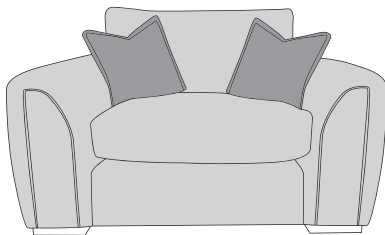

Please use this guide when ordering the following pieces to clarify cover options.

LH2, RFC, FST Group

3 Seater Sofa - 3ST-S-C

Love Chair - LOV-S-C

3 Seater Deluxe Sofa Bed - 3DB-S-C

FST, LFC, RH2 Group

2 Seater Sofa - 2ST-S-C

Arm Chair - 1ST-S-C

2 Seater Deluxe Sofa Bed - 2DB-S-C

Chair Deluxe Sofa Bed - 1DB-S-C

-  **COVER 1**
(BODY)
-  **COVER 2**
(SCATTER)
-  **COVER 3**
(BOLSTER)

Scatter Cushions

Front = Cover 2
Back = Cover 1
Flanged Edge

Scatter Cushions

Front = Cover 2
Back = Cover 1
Flanged Edge

Bolster Cushion

Front = Cover 3
Back = Cover 1
Flanged Edge

APPROVED MEMBER

UTOPIA DIMENSIONS (CM)

AVAILABLE PIECES	HEIGHT 1	WIDTH 2	DEPTH 3	SEAT HEIGHT 4	SEAT DEPTH 5	SEAT WIDTH 6	ACCESS DIAGONAL 7	OUTBACK HEIGHT 8	ARM HEIGHT 9	WEIGHT (KG)	SCATTER CUSHIONS
CORNER GROUP: LH1.5, RFC, FST or FST, LFC, RH1.5	95	256	247	54	N/A	N/A	N/A	73	68	119.5	2 SCATTERS 1 BOLSTER
LH2/RH2 UNIT	95	161	95	54	56	137	183	73	68	48	1 SCATTER
LFC/RFC UNIT	95	177	95	54	56	N/A	198	73	N/A	53.5	1 SCATTERS 1 BOLSTER
FOOTSTOOL UNIT (FST)	54	70	95	N/A	N/A	N/A	115	N/A	N/A	18	N/A
3 SEATER SOFA (3ST)	95	212	95	54	56	162	227	73	68	57	2 SCATTERS
2 SEATER SOFA (2ST)	95	189	95	54	56	136	205	73	68	53.5	2 SCATTERS
LOVE CHAIR (LOV)	95	144	95	54	56	96	171	73	68	73	2 SCATTERS
ARMCHAIR (1ST)	95	110	95	54	56	62	144	73	68	40	1 SCATTER
SOFA BEDS - OPEN DEPTH 226cm											
140cm DELUXE SOFA BED (3DB)	95	209	95	54	56	159	226	73	68	96.5	2 SCATTERS
120cm DELUXE SOFA BED (2DB)	95	189	95	54	56	136	206	73	68	87	2 SCATTERS
80cm DELUXE SOFA BED (1DB)	95	144	95	54	56	96	171	73	68	74	1 SCATTER
ACCENT PIECES											
ARC FOOTSTOOL (FST)	33	97	97	N/A	N/A	N/A	N/A	N/A	N/A	22	N/A